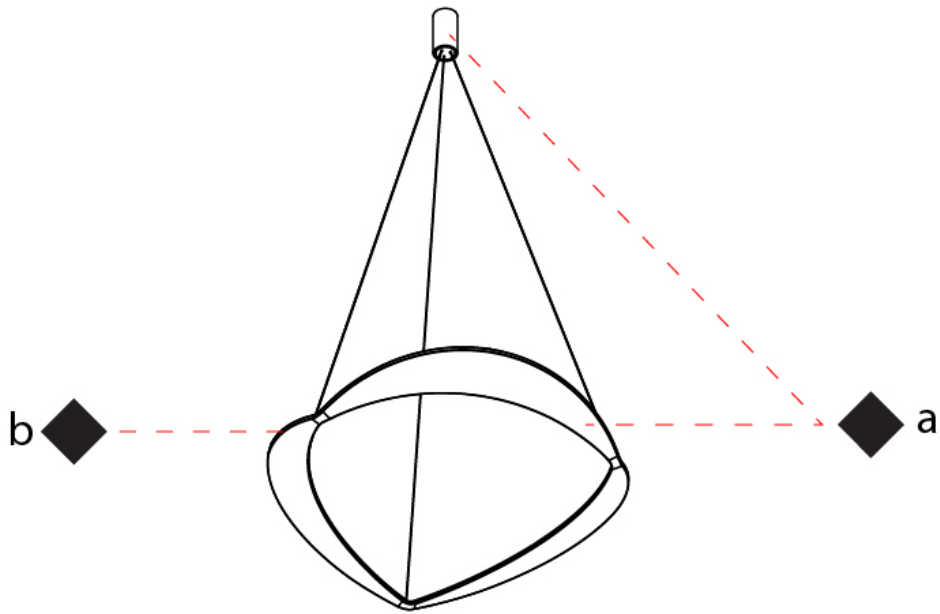

DIADEMA 1 SUSPENSION

D41008-

PROJECT

TYPE

SPECIFIER

QUANTITY

DATE

D